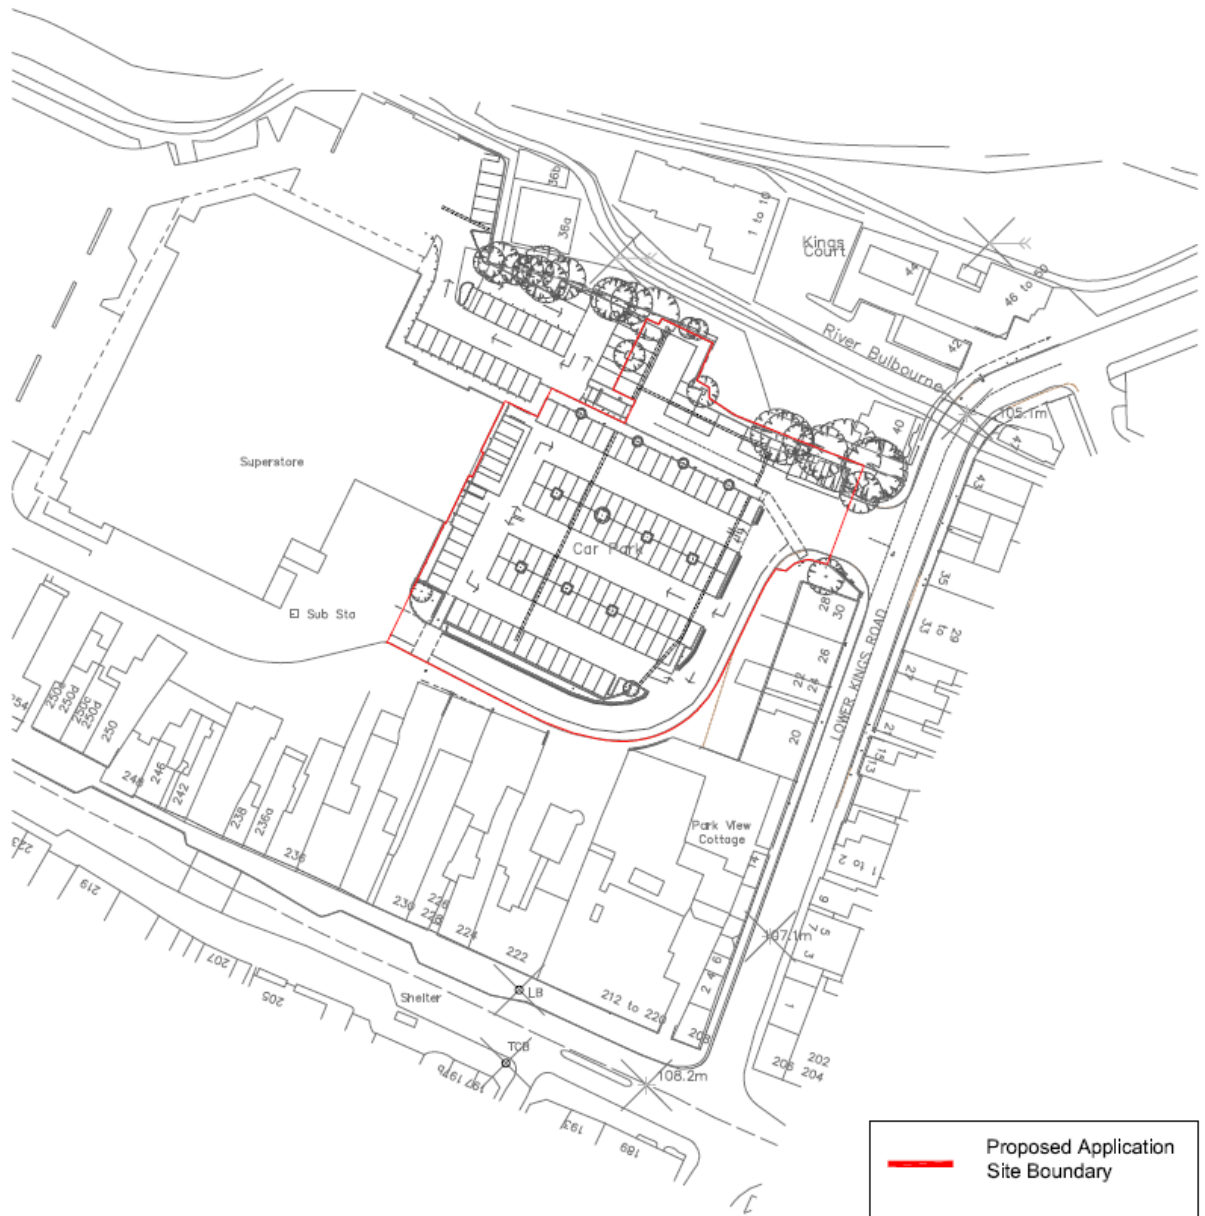

Item 5a

4/00122/16/MFA - CONSTRUCTION OF 8 HALF STOREY CAR PARK WITH ASSOCIATED WORK TO PROVIDE 312 SPACES + 15 DISABLED SPACES

CAR PARK, LOWER KINGS ROAD, BERKHAMSTED, HP4 2AJ

Item 5a

**4/00122/16/MFA - CONSTRUCTION OF 8 HALF STOREY CAR PARK WITH ASSOCIATED WORK TO PROVIDE 312 SPACES + 15 DISABLED SPACES**

**CAR PARK, LOWER KINGS ROAD, BERKHAMSTED, HP4 2AJ**

Item 5a

4/00122/16/MFA - CONSTRUCTION OF 8 HALF STOREY CAR PARK WITH ASSOCIATED WORK TO PROVIDE 312 SPACES + 15 DISABLED SPACES

CAR PARK, LOWER KINGS ROAD, BERKHAMSTED, HP4 2AJ

North Elevation

East Elevation