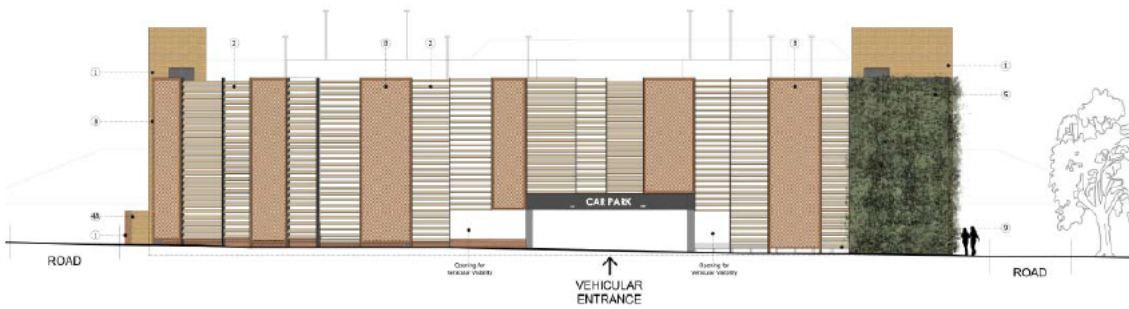

Item 5a

4/00122/16/MFA - CONSTRUCTION OF 8 HALF STOREY CAR PARK WITH ASSOCIATED WORK TO PROVIDE 312 SPACES + 15 DISABLED SPACES

CAR PARK, LOWER KINGS ROAD, BERKHAMSTED, HP4 2AJ

Item 5a

**4/00122/16/MFA - CONSTRUCTION OF 8 HALF STOREY CAR PARK WITH ASSOCIATED WORK TO PROVIDE 312 SPACES + 15 DISABLED SPACES**

**CAR PARK, LOWER KINGS ROAD, BERKHAMSTED, HP4 2AJ**

Item 5a

4/00122/16/MFA - CONSTRUCTION OF 8 HALF STOREY CAR PARK WITH ASSOCIATED WORK TO PROVIDE 312 SPACES + 15 DISABLED SPACES

CAR PARK, LOWER KINGS ROAD, BERKHAMSTED, HP4 2AJ

North Elevation

East Elevation