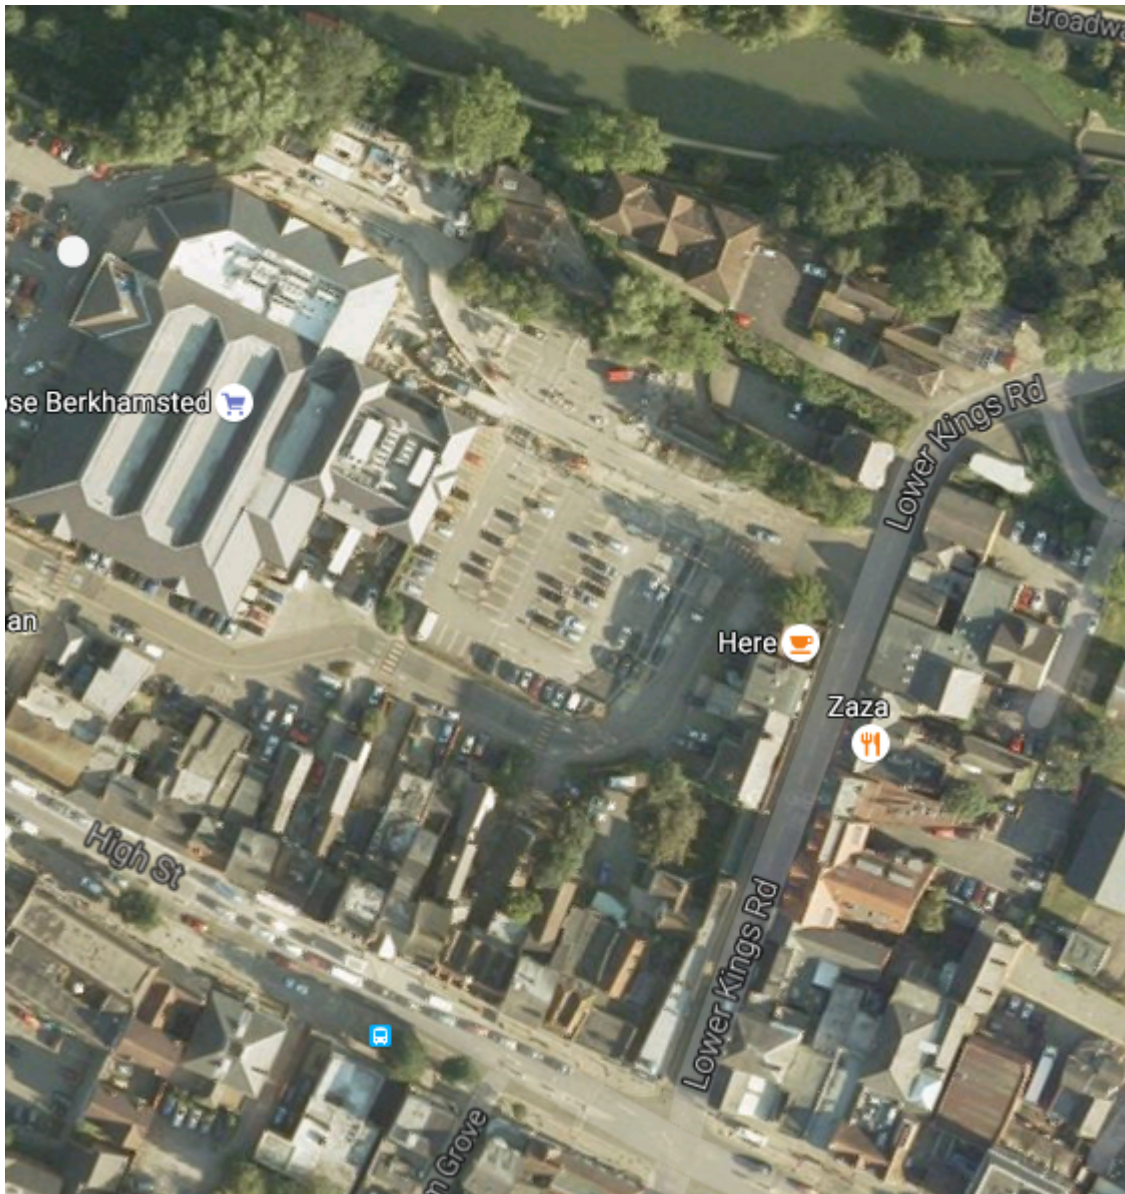

Item 5a

4/00122/16/MFA - CONSTRUCTION OF 8 HALF STOREY CAR PARK WITH ASSOCIATED WORK TO PROVIDE 312 SPACES + 15 DISABLED SPACES

CAR PARK, LOWER KINGS ROAD, BERKHAMSTED, HP4 2AJ

Item 5a

**4/00122/16/MFA - CONSTRUCTION OF 8 HALF STOREY CAR PARK WITH ASSOCIATED WORK TO PROVIDE 312 SPACES + 15 DISABLED SPACES**

**CAR PARK, LOWER KINGS ROAD, BERKHAMSTED, HP4 2AJ**

Item 5a

4/00122/16/MFA - CONSTRUCTION OF 8 HALF STOREY CAR PARK WITH ASSOCIATED WORK TO PROVIDE 312 SPACES + 15 DISABLED SPACES

CAR PARK, LOWER KINGS ROAD, BERKHAMSTED, HP4 2AJ

North Elevation

East Elevation